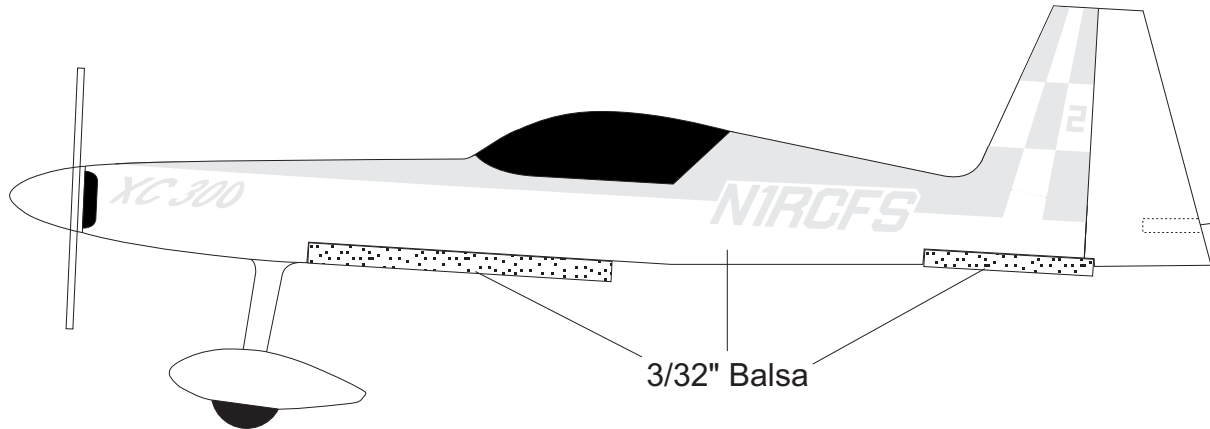

Clear plastic prop disk

3/32" Balsa

Approx. wire handle location